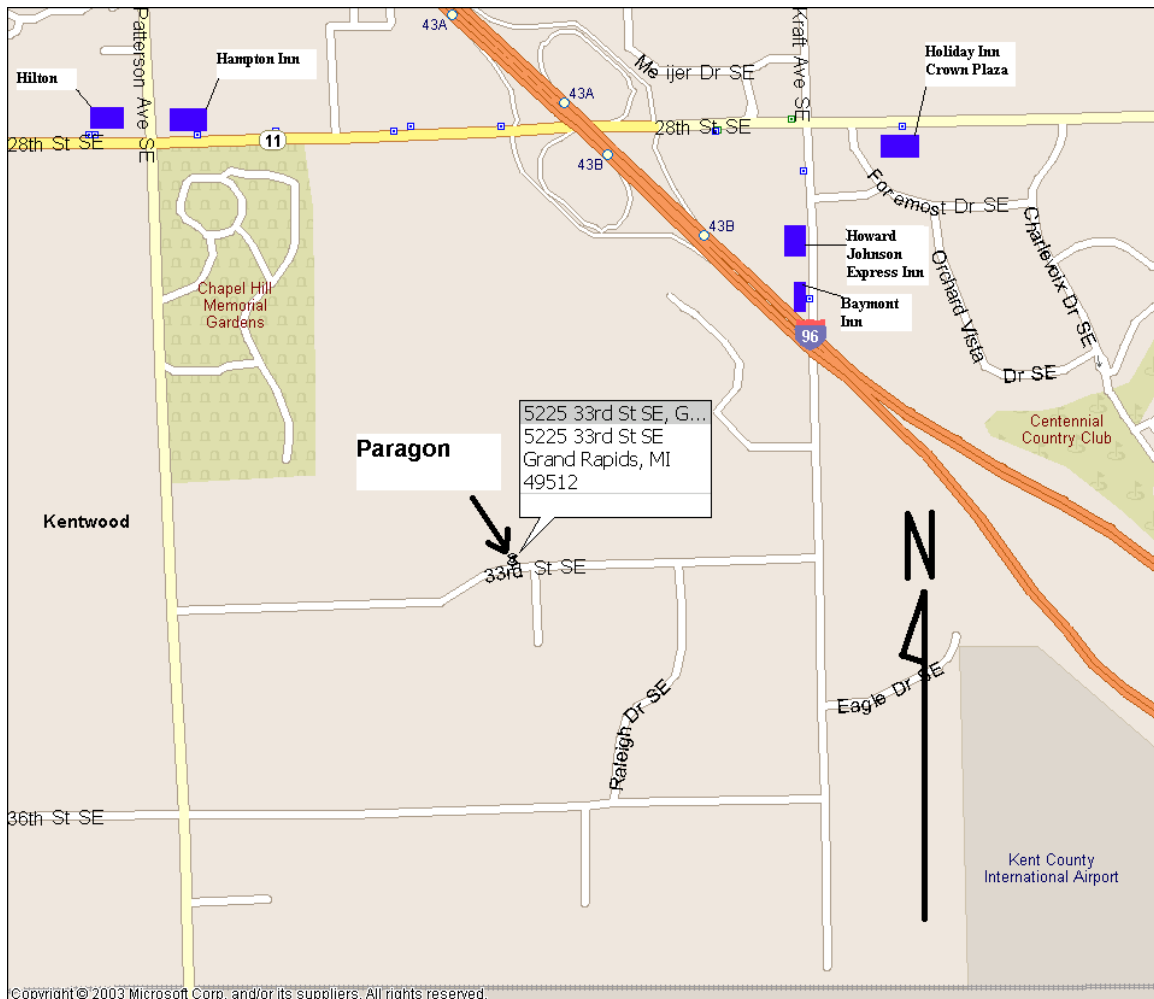

Exit Airport

Turn Right on Patterson Avenue – 1.4 miles

Turn Right on 33rd Street SE – 0.5 miles

Arrive at Paragon Die & Engineering, 5225 33rd Street SE (Left Hand Side)

From US 131 North Or South:

Take the 28th Street East exit (Exit 81) – 7.8 miles

Take the M-37 Exit towards Grand Rapids (Exit 15) and go North – 1.4 miles

Turn Right on Patterson Avenue SE – 2.8 miles

Turn Right on 33rd Street SE – 0.5 miles

Arrive at Paragon Die & Engineering, 5225 33rd Street SE (Left Hand Side)

Howard Johnson's Express Inn & Suites

2985 Kraft Avenue SE
Grand Rapids, MI, 49512
Phone: (616) – 940 -1777

Map showing location of Paragon Die and nearby hotels

Mapquest Link: [Location of Paragon Die & Engineering](#)